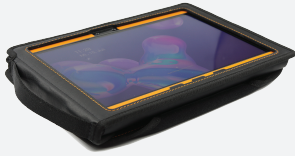

- Enables safe working with the tablet in the hazardous area
- Adjustable Hand strap for left- and right-hands
- Includes removable and adjustable carrying strap
- Reinforced cover for use as a reliable tablet stand
- Chargeable even device is fixed in leather case

Leather case for Tab-Ex Pro DZ2/D2

Technical Data

General specifications

Color black

Mechanical specifications

Material Leather

Suitable series

Series Tab-Ex® Pro